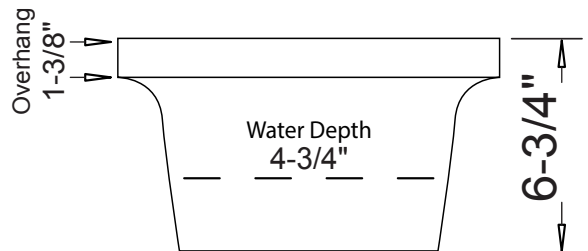

Specified model meets or exceeds UPC certification

Product Specification

The Farmhouse--style vessel vanity sink shall be 15-1/2" in width and 15-1/2" and length, with an overall depth of 6-3/4" and a bowl depth of 4-5/8". Sink shall be a single compartment with rectangular bowl, composed of Vitrious China. Sink shall be Continental Model CH2210, "Mojo".

CH2210 - "Mojo"

TECHNICAL INFORMATION

Fixture*	
Basin Area	13" x 13"
Water Depth	4-3/4"
Drain Hole	1-7/8" D

*Approximate measurements for comparison only.

Please note: All porcelain sinks are fired at a very high temperature; final dimensions may vary slightly.

Product Image

Front View

Top View

Product Diagram