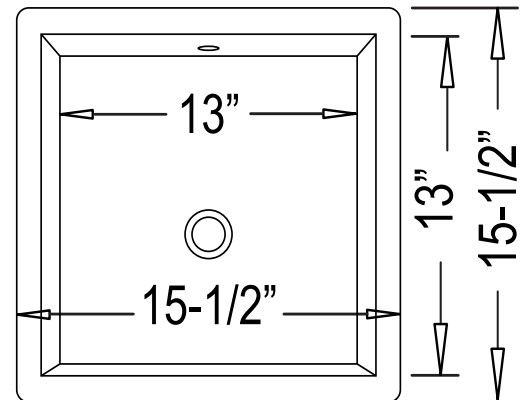

CH2210 - "Mojo"

Vessel Vanity

Features

- Genuine Vitreous China
- Vanity Farmhouse Style
- Undercounter -or- Counter Surface Installation
- Single Compartment
- Rectangular Bowl

Dimensions

Outer: 15-1/12" x 15-1/2" x 6-3/4"
 Inner: 13" x 13" x 4-3/4"

Specified model meets or exceeds UPC certification

Product Specification

The Farmhouse--style vessel vanity sink shall be 15-1/2" in width and 15-1/2" and length, with an overall depth of 6-3/4" and a bowl depth of 4-5/8". Sink shall be a single compartment with rectangular bowl, composed of Vitrious China. Sink shall be Continental Model CH2210, "Mojo".

CH2210 - "Mojo"

TECHNICAL INFORMATION

Fixture*	
Basin Area	13" x 13"
Water Depth	4-3/4"
Drain Hole	1-7/8" D

*Approximate measurements for comparison only.

Please note: All porcelain sinks are fired at a very high temperature; final dimensions may vary slightly.

Product Image

Front View

Top View

Product Diagram