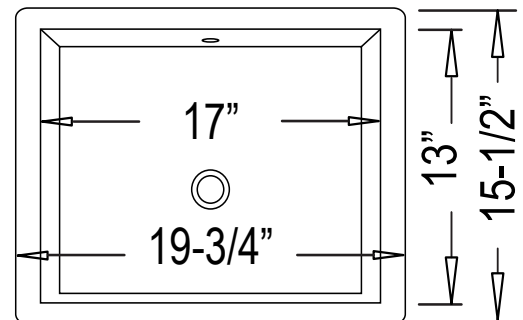

CH1710 - "Mambo"

Vessel Vanity

Features

- Genuine Vitreous China
- Farmhouse Style
- Undercounter -or- Counter Surface Installation
- Single Compartment
- Rectangular Bowl

Dimensions

Outer: 19-3/4" x 15-1/2" x 6-1/2"
 Inner: 17" x 13" x 4-1/2"

Specified model meets or exceeds UPC certification

Product Specification

The Farmhouse--style vessel vanity sink shall be 19-3/4" in width and 15-1/2" and length, with an overall depth of 6-1/2" and a bowl depth of 4-1/2". Sink shall be a single compartment with rectangular bowl, composed of Vitrious China. Sink shall be Continental Model CH1710, "Mambo".

CH1710 - "Mambo"

TECHNICAL INFORMATION

Fixture*	
Basin Area	17" x 13"
Water Depth	4-1/2"
Drain Hole	1-7/8" D

*Approximate measurements for comparison only.

Please note: All porcelain sinks are fired at a very high temperature; final dimensions may vary slightly.

Product Image

Side View

Top View

Product Diagram