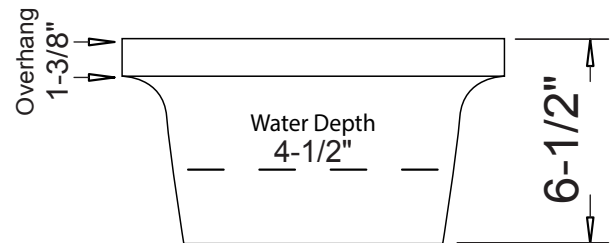

CH1710 - "Mambo"

Vessel Vanity

Features

- Genuine Vitreous China
- Farmhouse Style
- Undercounter -or- Counter Surface Installation
- Single Compartment
- Rectangular Bowl

Dimensions

Outer: 19-3/4" x 15-1/2" x 6-1/2"
 Inner: 17" x 13" x 4-1/2"

Specified model meets or exceeds UPC certification

Product Specification

The Farmhouse--style vessel vanity sink shall be 19-3/4" in width and 15-1/2" and length, with an overall depth of 6-1/2" and a bowl depth of 4-1/2". Sink shall be a single compartment with rectangular bowl, composed of Vitrious China. Sink shall be Continental Model CH1710, "Mambo".

CH1710 - "Mambo"

TECHNICAL INFORMATION

Fixture*	
Basin Area	17" x 13"
Water Depth	4-1/2"
Drain Hole	1-7/8" D

*Approximate measurements for comparison only.

Please note: All porcelain sinks are fired at a very high temperature; final dimensions may vary slightly.

Product Image

Side View

Top View

Product Diagram